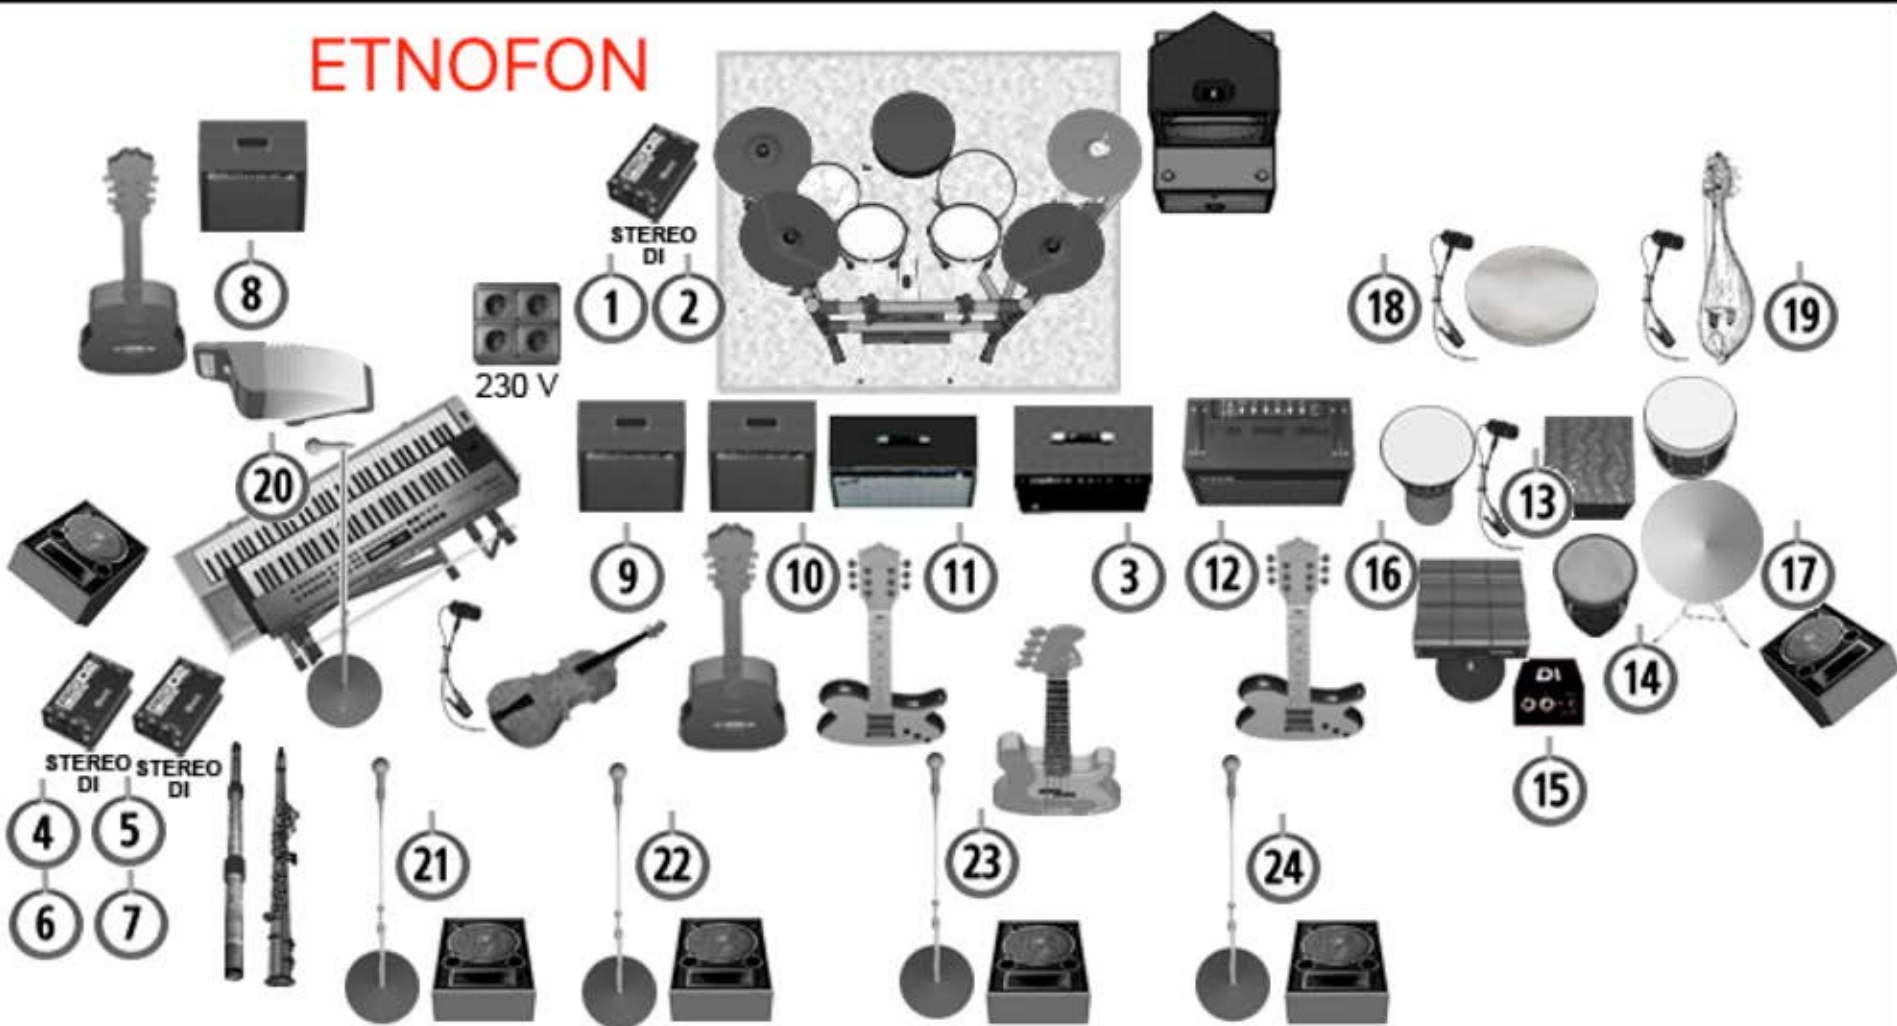

ETNOFON

CONTACT: TAMÁS KALTENECKER kaltenecker.tamas@kulturpart.hu

INPUT LIST:

01-E.DRUMS L -DI
02-E.DRUMS R -DI
03-BASS -MIC
04-E.PIANO L
05-E.PIANO R
06-SYNTH L
07-SYNTH R
08-AC.GUIT/ACC. - XLR OUT
09-VIOLIN - XLR OUT

10-AC.GUIT - XLR OUT
11-E.GUIT - MIC
12-E.GUIT - XLR OUT
13-CAJON
14-PERC.
15-DRUM SYNTH -DI
16-OH - MIC
17-OH - MIC
18-FRAME DRUM - MIC
19-GADULKA - MIC

20-VOCAL KYB. - MIC
21-FLUTE/SAX - MIC
22-VOCAL VIOLIN
23-MAIN VOCAL
24-VOCAL E.GUIT.

MONITORING:

6 WEDGE MONITORS